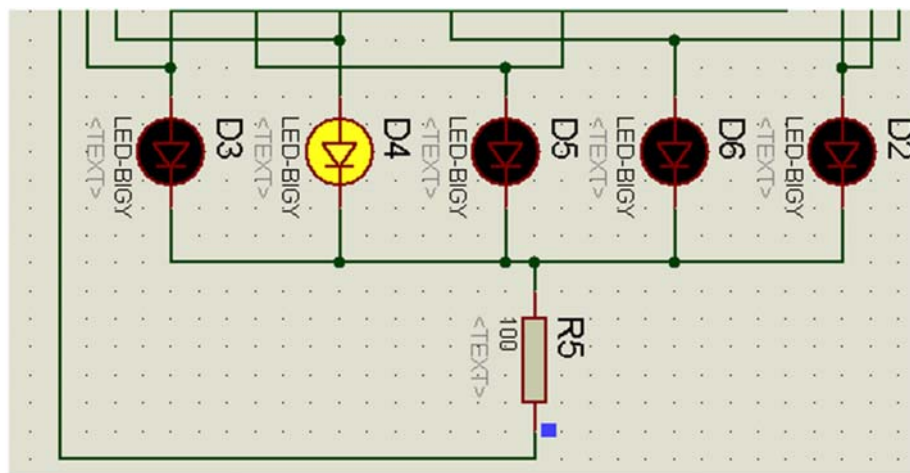

Lecture (04.01)

5 leds sequential chaser reversible direction

By:

Dr. Ahmed ElShafee

Dr. Ahmed ElShafee, ACU : Spring 2017, Practical App EE

II

٣

Dr. Ahmed ElShafee, ACU : Spring 2017, Practical App EE II

٤

Dr. Ahmed ElShafee, ACU : Spring 2017, Practical App EE II

o

Dr. Ahmed ElShafee, ACU : Spring 2017, Practical App EE II

Thanks,..
See you next week (ISA),...