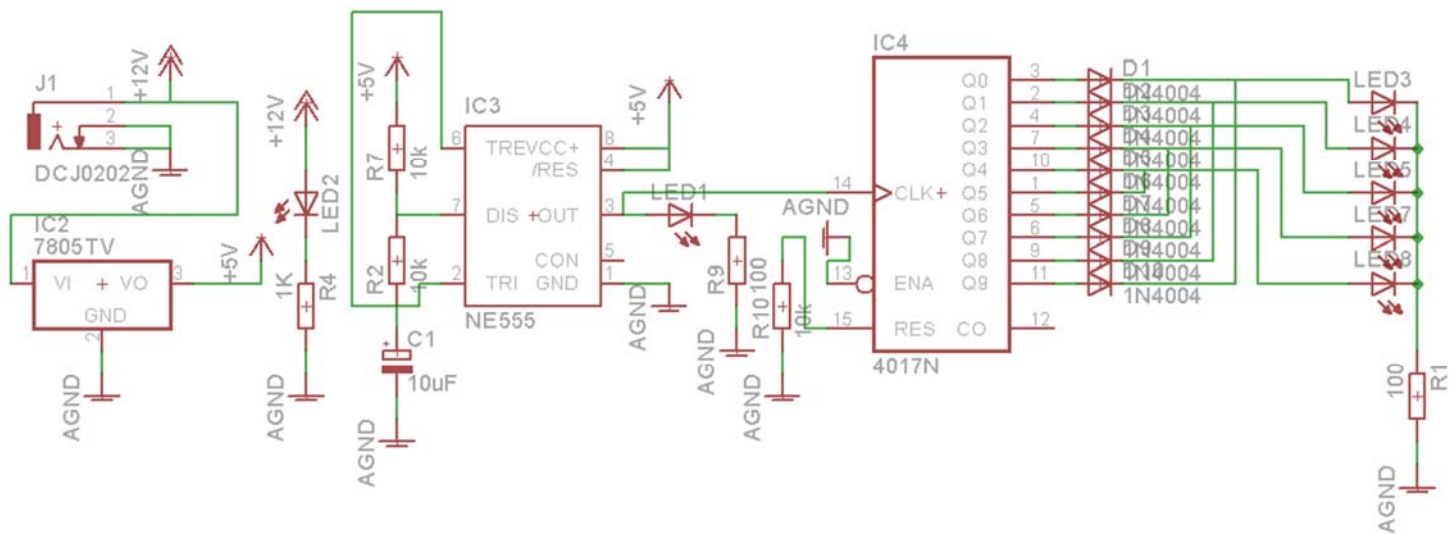

Lecture (04.01)

5 leds sequential chaser reversible direction

By:

Dr. Ahmed ElShafee

Dr. Ahmed ElShafee, ACU : Spring 2017, Practical App EE

II

٣

Dr. Ahmed ElShafee, ACU : Spring 2017, Practical App EE II

٤

Dr. Ahmed ElShafee, ACU : Spring 2017, Practical App EE II

o

Dr. Ahmed ElShafee, ACU : Spring 2017, Practical App EE II

Thanks,..
See you next week (ISA),...