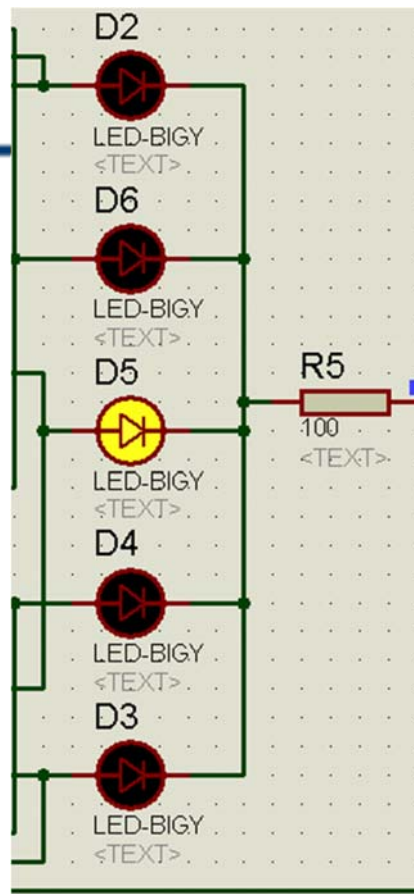

Lecture (04.01)

5 leds sequential chaser reversible direction

By:

Dr. Ahmed ElShafee

Dr. Ahmed ElShafee, ACU : Spring 2017, Practical App EE

II

٣

Dr. Ahmed ElShafee, ACU : Spring 2017, Practical App EE II

٤

Dr. Ahmed ElShafee, ACU : Spring 2017, Practical App EE II

o

Dr. Ahmed ElShafee, ACU : Spring 2017, Practical App EE II

Thanks,..
See you next week (ISA),...