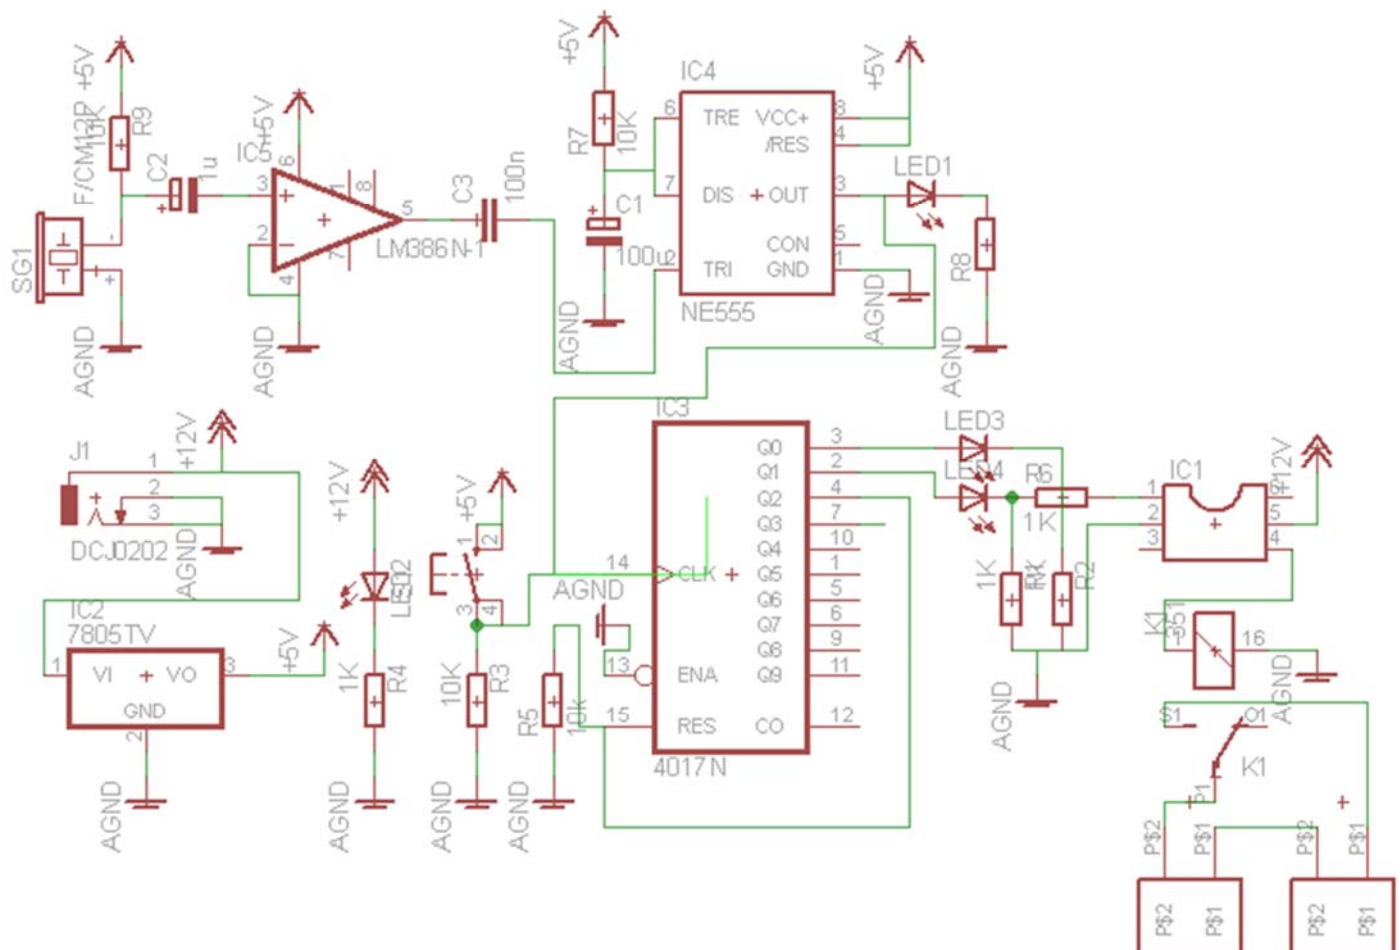

# Lecture (03.01) clap controlled AC lamp status toggle

By:

Dr. Ahmed ElShafee

Dr. Ahmed ElShafee, ACU : Spring 2017, Practical App EE

II

**Thanks,..**  
**See you next week (ISA),...**

**Dr. Ahmed ElShafee, ACU : Spring 2017, Practical App EE II**