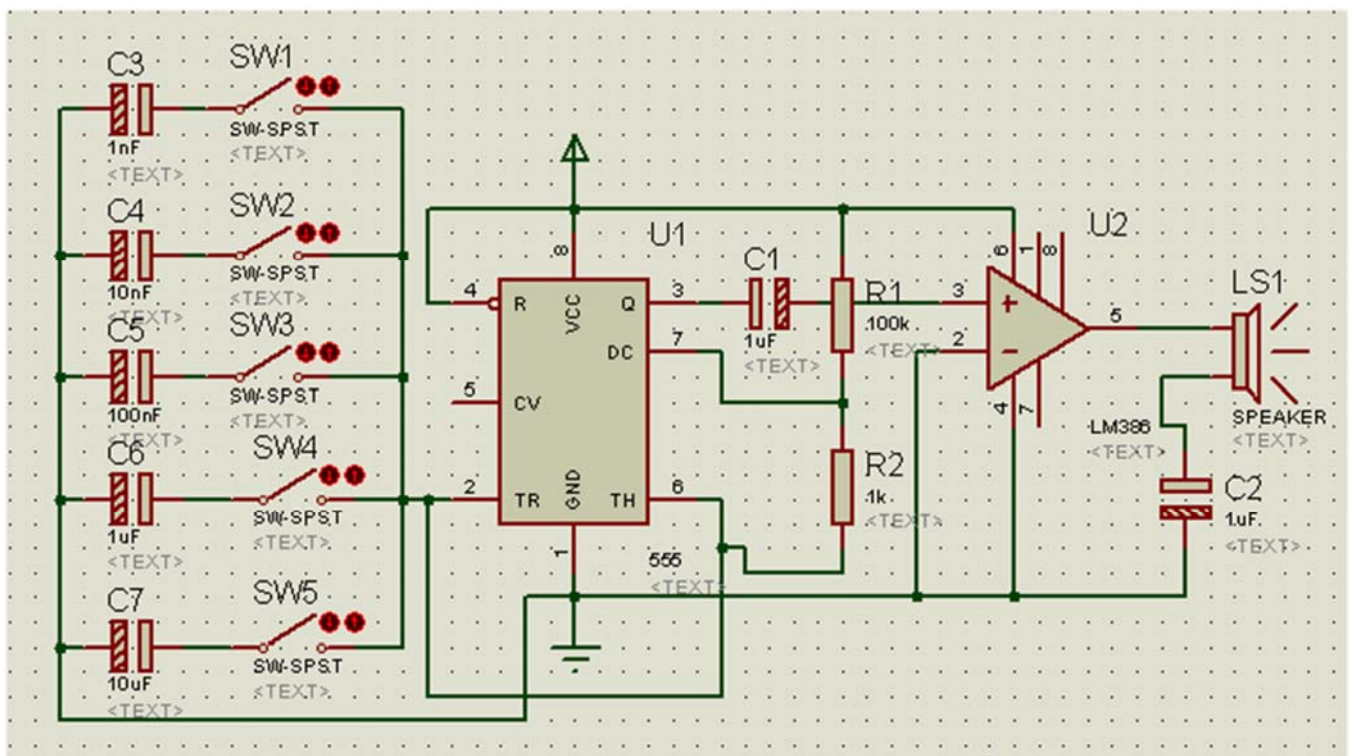

Lecture (02.02) Simulation using PROTEUS (Toy organ , traffic light)

By:

Dr. Ahmed ElShafee

Dr. Ahmed ElShafee, ACU : Spring 2017, Practical App EE

II

Toy organ

Traffic light

•

۳

Dr. Ahmed ElShafee, ACU : Spring 2017, Practical App EE II

Thanks,..
See you next week (ISA),...