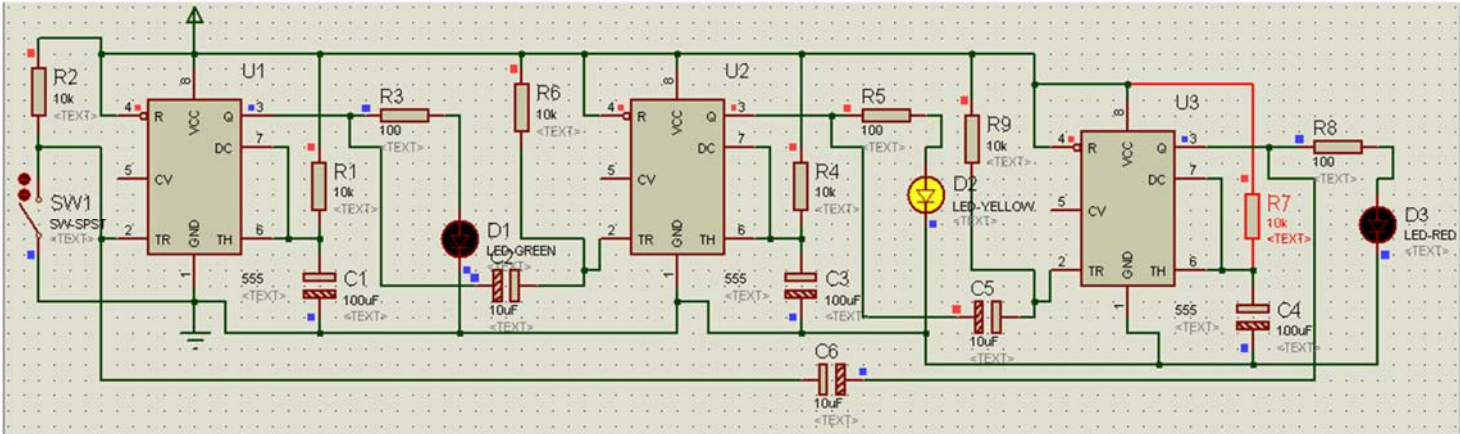

Lecture (02.02) Simulation using PROTEUS (Toy organ , traffic light)

By:

Dr. Ahmed ElShafee

Dr. Ahmed ElShafee, ACU : Spring 2017, Practical App EE

II

Toy organ

Traffic light

•

۳

Dr. Ahmed ElShafee, ACU : Spring 2017, Practical App EE II

Thanks,..
See you next week (ISA),...